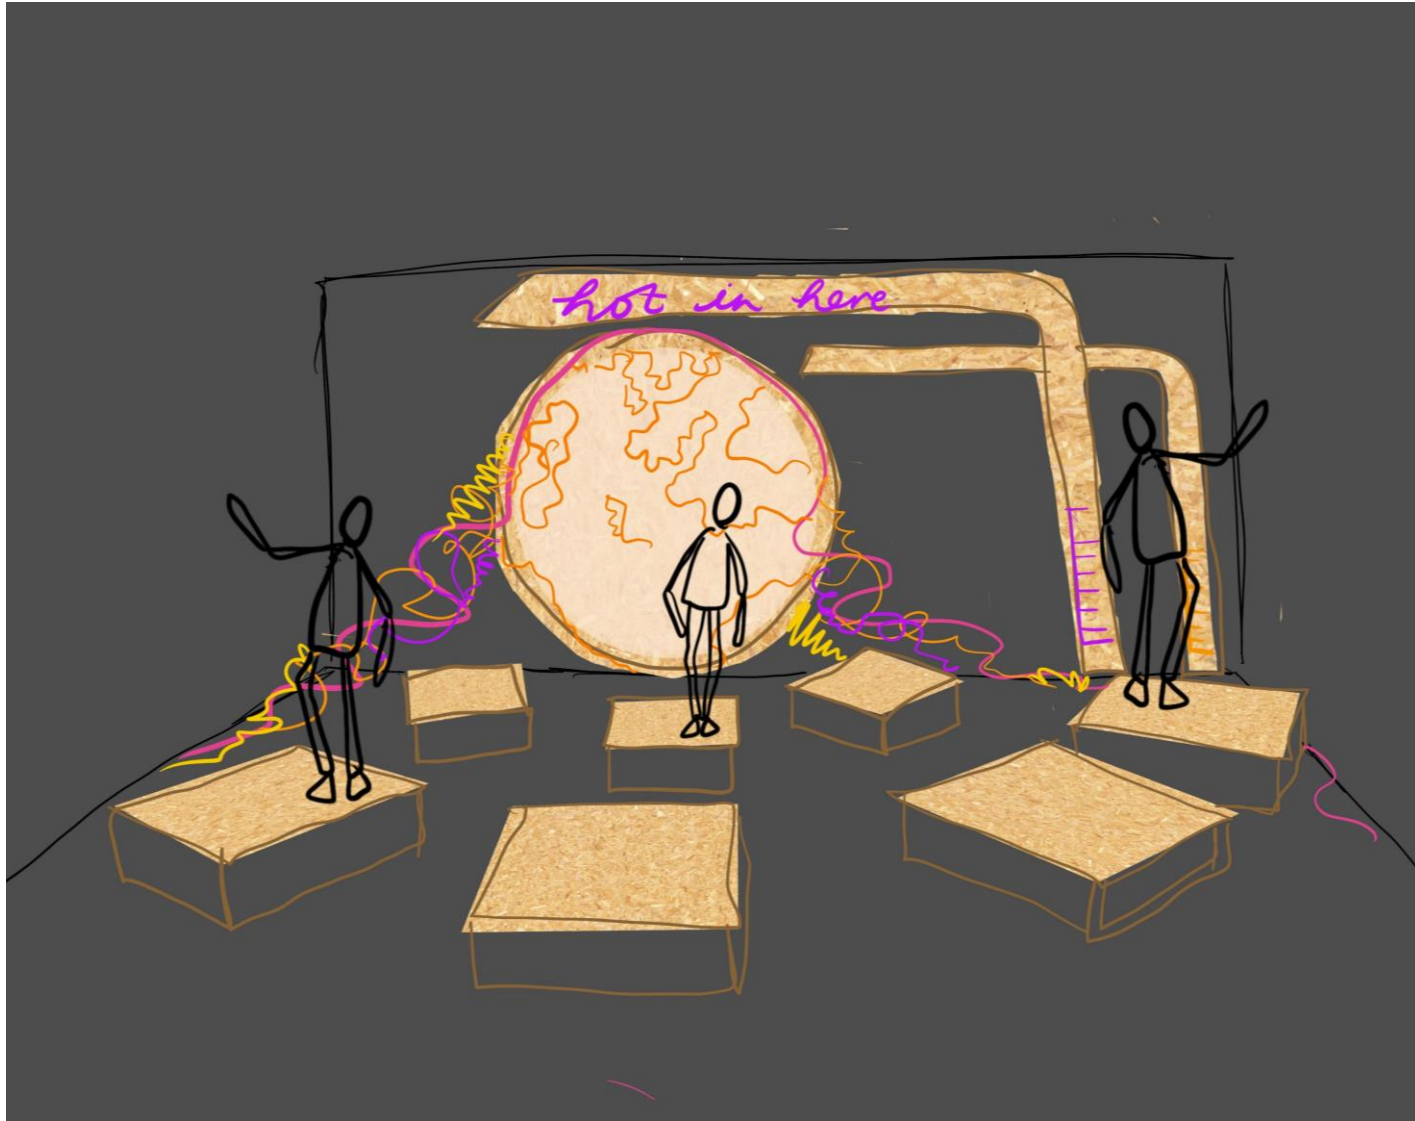

This is a drawing of the set of H^OT IN H^ER^E.

In the show, you will see seven wooden tiles on the floor. These tiles turn the energy of the actors' movement into electricity.